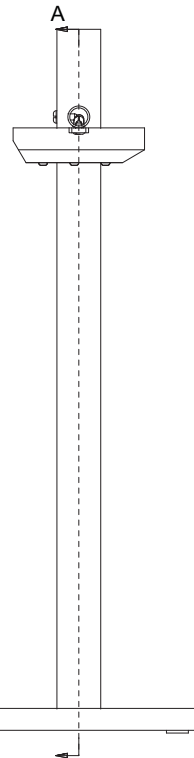

4 x 3" LED Light
Utilitech #288741

TOP VIEW

FRONT VIEW

3/16" rubber tubing (wiper vacuum hose)
covers wiring where it exits holes in
aluminum tubing.

SECTION A-A

UPPER TUBE

END VIEW

BACK VIEW

SIDE VIEW

VERICAL TUBE

SIDE VIEW

**TOP VIEW
UPPER TUBE**

Desk Lamp