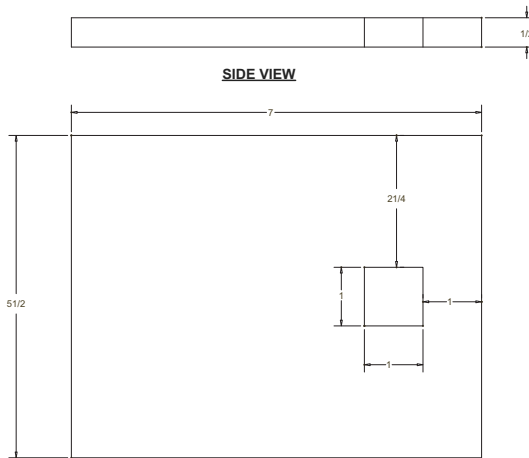

4 x 3" LED Light
Utilitech #288741

TOP VIEW

FRONT VIEW

3/16" rubber tubing (wiper vacuum hose)
covers wiring where it exits holes in
aluminum tubing.

SECTION A-A

UPPER TUBE

END VIEW

BACK VIEW

SIDE VIEW

VERICAL TUBE

SIDE VIEW

**TOP VIEW
UPPER TUBE**

Desk Lamp