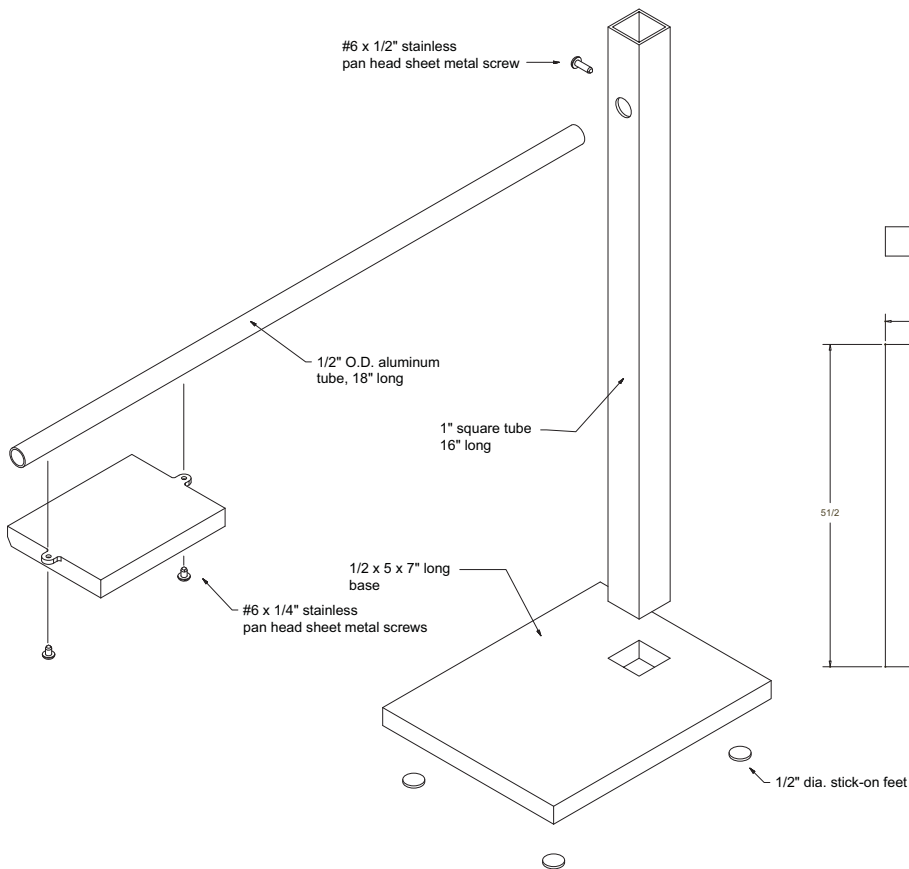

4 x 3" LED Light
Utilitech #288741

TOP VIEW

FRONT VIEW

3/16" rubber tubing (wiper vacuum hose)
covers wiring where it exits holes in
aluminum tubing.

SECTION A-A

UPPER TUBE

END VIEW

BACK VIEW

SIDE VIEW

VERICAL TUBE

SIDE VIEW

**TOP VIEW
UPPER TUBE**

Desk Lamp