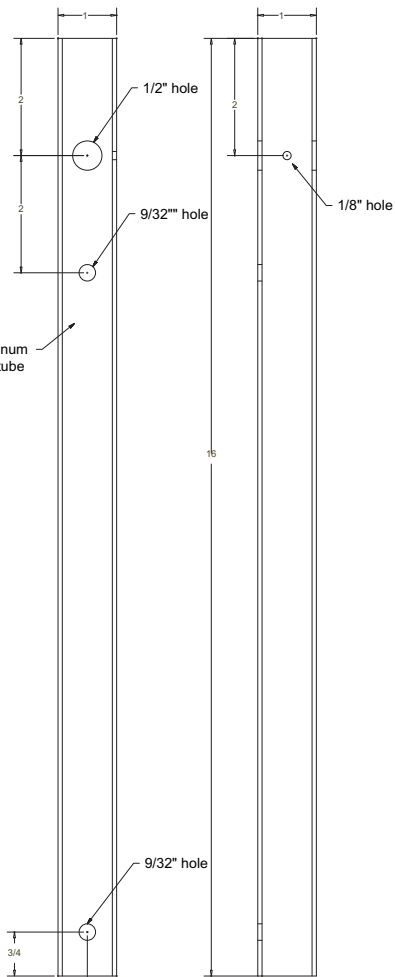

4 x 3" LED Light
Utilitech #288741

TOP VIEW

FRONT VIEW

3/16" rubber tubing (wiper vacuum hose)
covers wiring where it exits holes in
aluminum tubing.

SECTION A-A

UPPER TUBE

END VIEW

BACK VIEW

SIDE VIEW

VERICAL TUBE

SIDE VIEW

**TOP VIEW
UPPER TUBE**

Desk Lamp