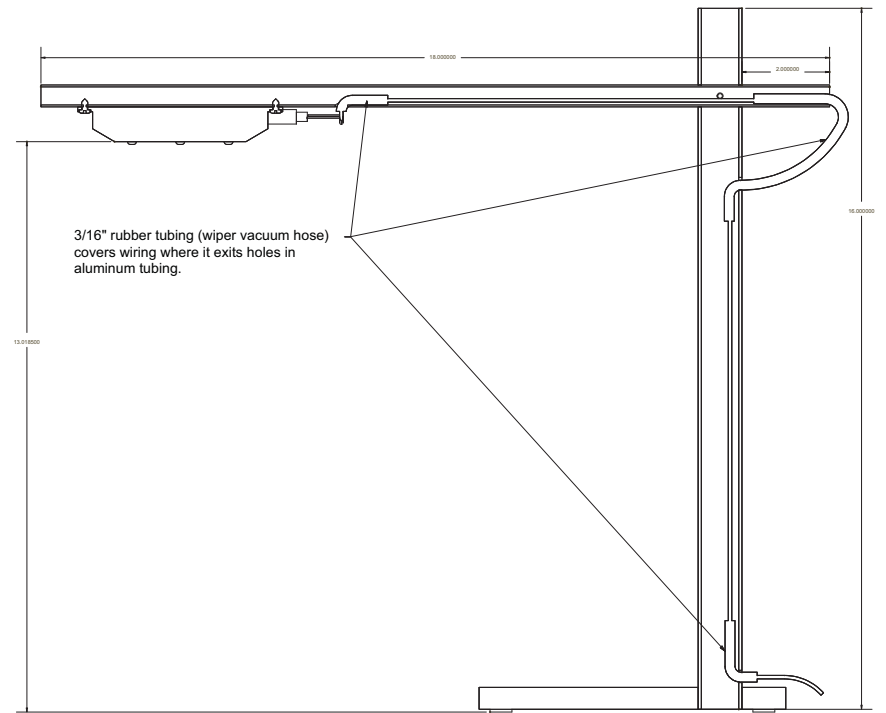

4 x 3" LED Light
Utilitech #288741

TOP VIEW

FRONT VIEW

3/16" rubber tubing (wiper vacuum hose)
covers wiring where it exits holes in
aluminum tubing.

SECTION A-A

UPPER TUBE

END VIEW

BACK VIEW

SIDE VIEW

VERICAL TUBE

SIDE VIEW

**TOP VIEW
UPPER TUBE**

Desk Lamp