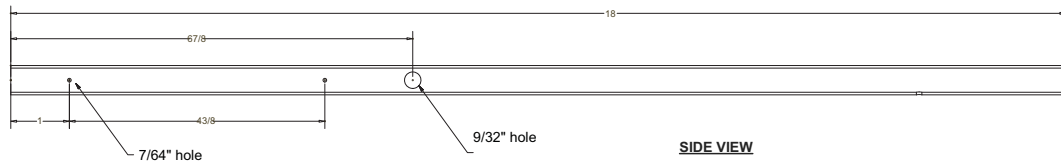

4 x 3" LED Light
Utilitech #288741

TOP VIEW

FRONT VIEW

3/16" rubber tubing (wiper vacuum hose)
covers wiring where it exits holes in
aluminum tubing.

SECTION A-A

UPPER TUBE

END VIEW

BACK VIEW

SIDE VIEW

VERICAL TUBE

SIDE VIEW

**TOP VIEW
UPPER TUBE**

Desk Lamp