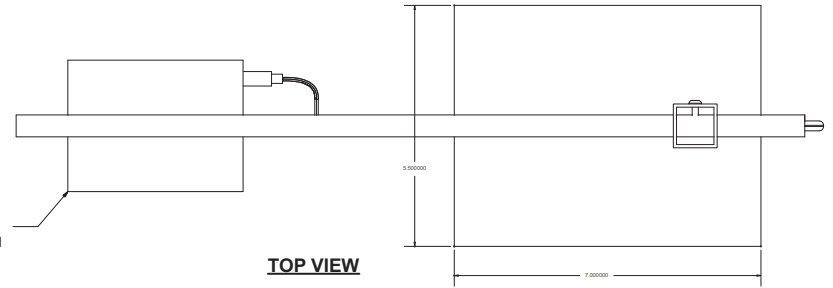

4 x 3" LED Light
Utilitech #288741

TOP VIEW

FRONT VIEW

3/16" rubber tubing (wiper vacuum hose)
covers wiring where it exits holes in
aluminum tubing.

SECTION A-A

UPPER TUBE

END VIEW

BACK VIEW

SIDE VIEW

VERICAL TUBE

SIDE VIEW

**TOP VIEW
UPPER TUBE**

Desk Lamp